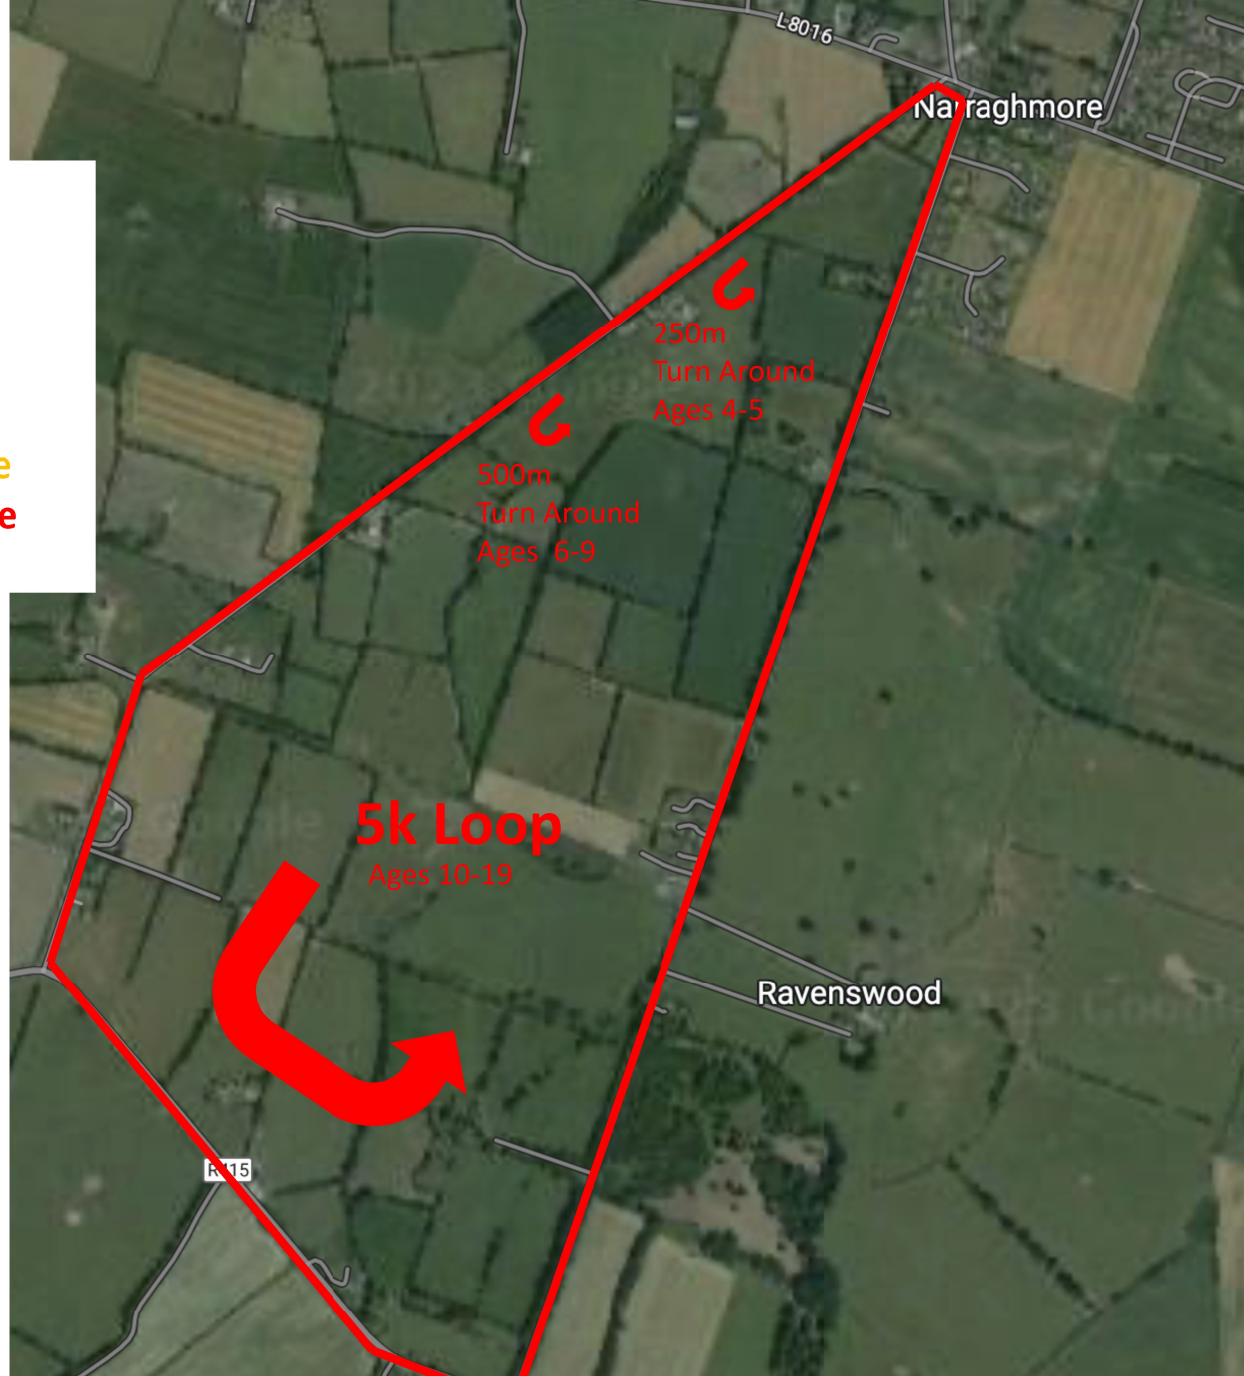

Junior Course & Venue 2023

- **All Tarmac “Flat Out” Course**
- **Junior Bike Course** (closed roads)
- **Junior Run Course** (closed roads)

Our Venue is

Narraghmore Village
Co. Kildare
Post Code: R14 TC92

Located approx. 14km north-east of Athy Town

Junior Transition Layout

- Run Course
- Bike Course

Finish Area

Junior Run Course

- Run Course
- Bike Course

Junior Bike Course

-  Run Course
-  Bike Course

Race Location

Car Park

Arrive from East on L8016 if possible