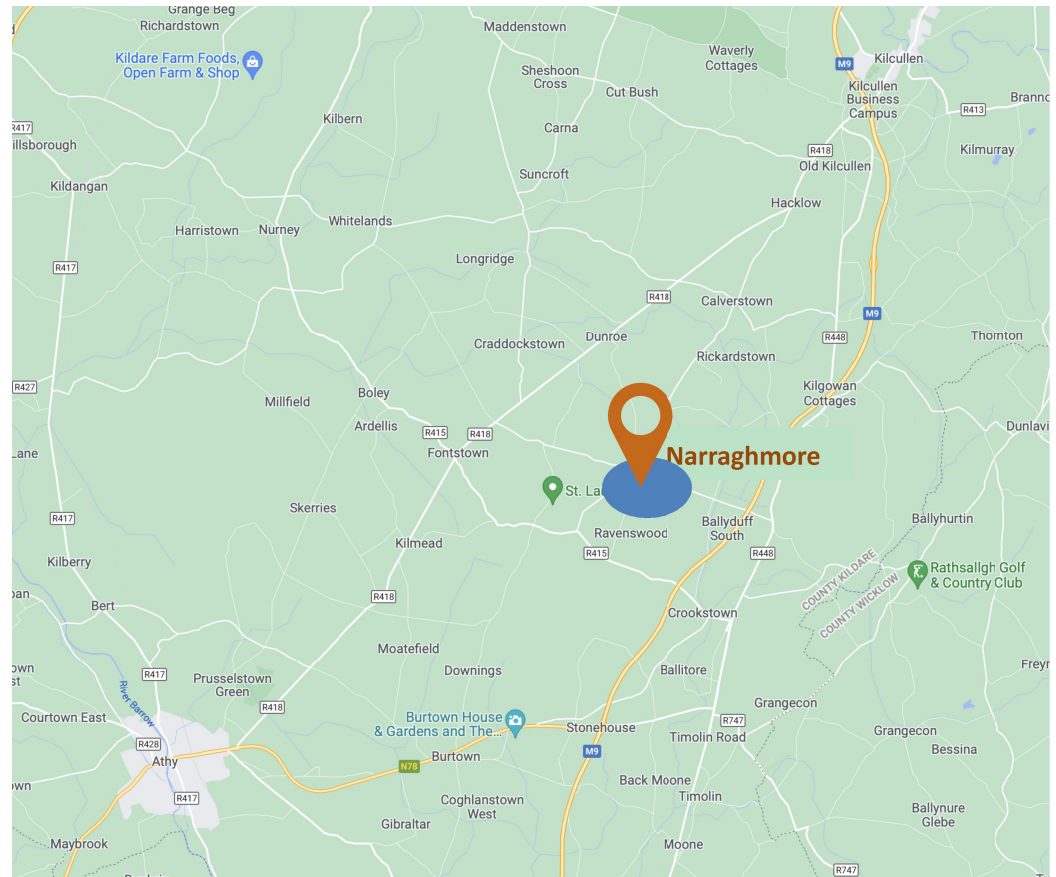

Junior Course & Venue 2023

- **All Tarmac “Flat Out” Course**
- **Junior Bike Course** (closed roads)
- **Junior Run Course** (closed roads)

Our Venue is

Narraghmore Village
Co. Kildare
Post Code: R14 TC92

Located approx. 14km north-east of Athy Town

Junior Transition Layout

- Run Course
- Bike Course

Finish Area

Junior Run Course

- Run Course
- Bike Course

Junior Bike Course

-  Run Course
-  Bike Course

Race Location

Car Park

Arrive from East on L8016 if possible