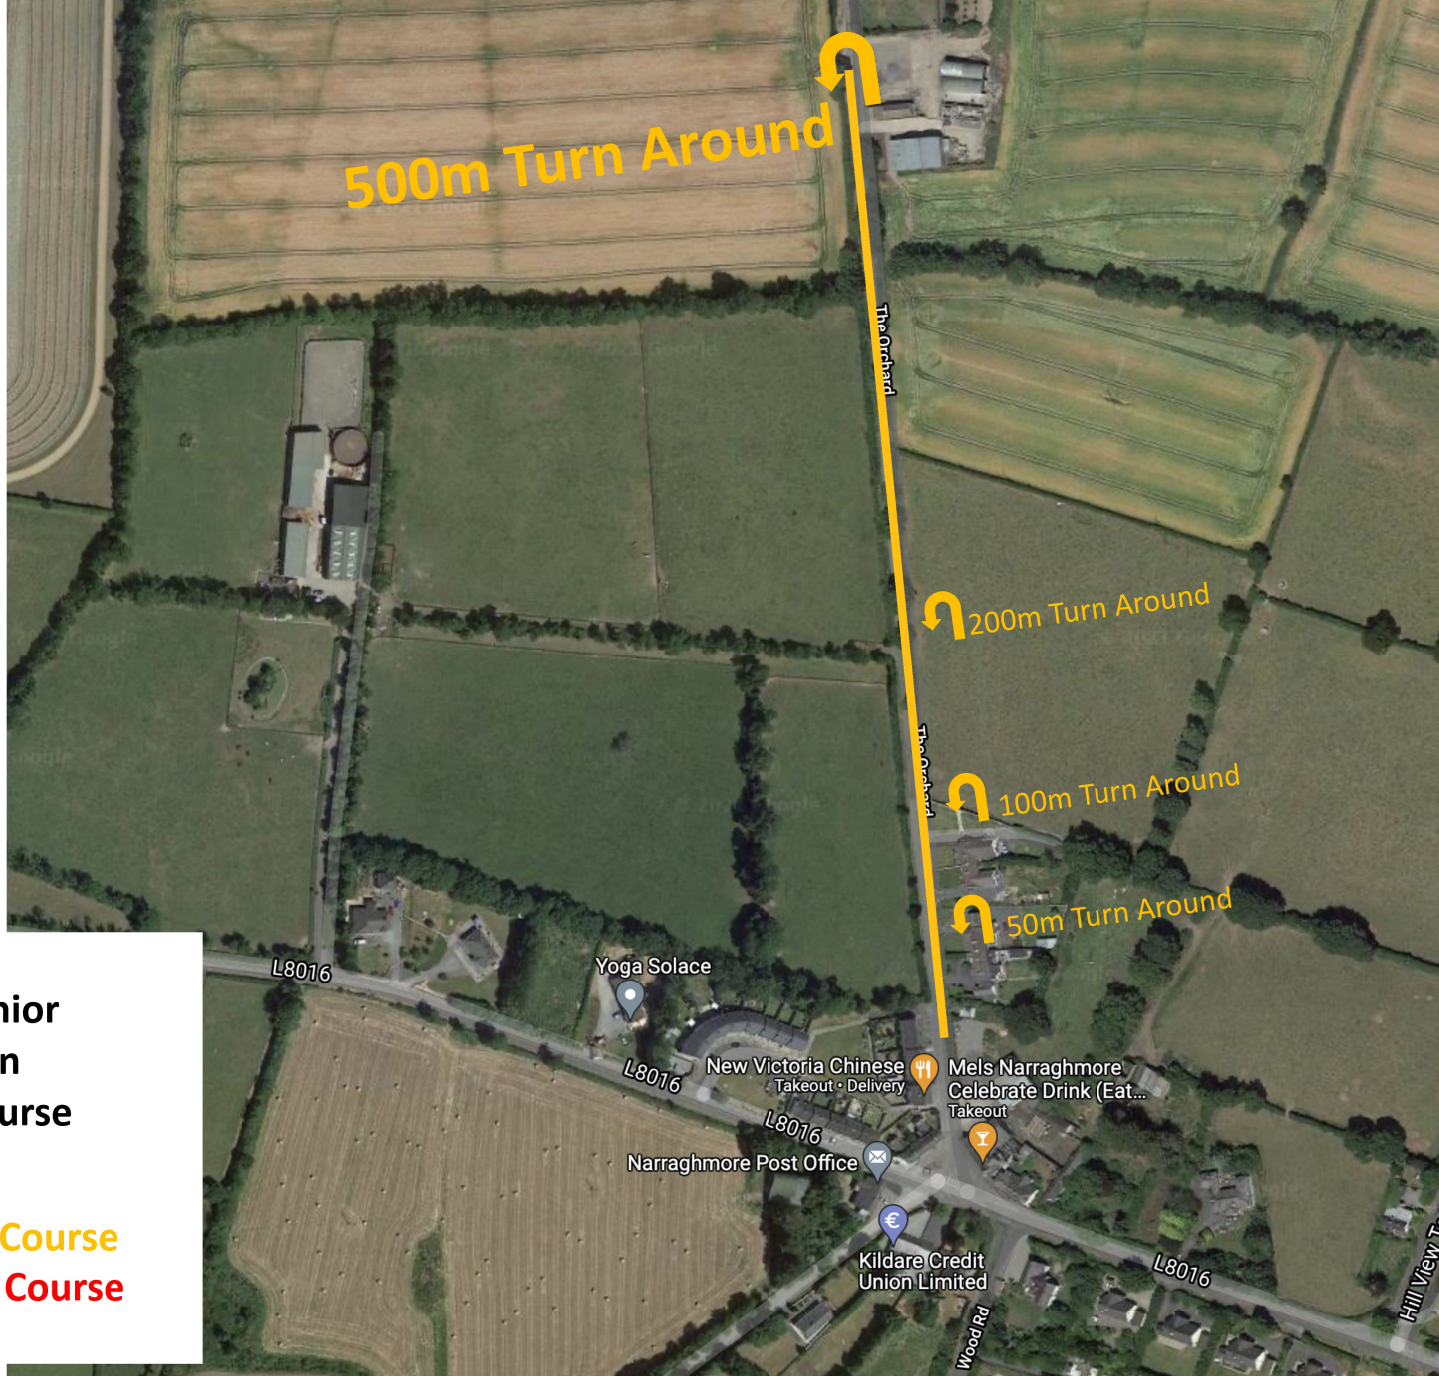

Junior Course & Venue 2023

- **All Tarmac “Flat Out” Course**
- **Junior Bike Course** (closed roads)
- **Junior Run Course** (closed roads)

Our Venue is

Narraghmore Village
Co. Kildare
Post Code: R14 TC92

Located approx. 14km north-east of Athy Town

Junior Transition Layout

- Run Course
- Bike Course

Finish Area

Junior Run Course

- Run Course
- Bike Course

Junior Bike Course

-  Run Course
-  Bike Course

Race Location

Car Park

Arrive from East on L8016 if possible