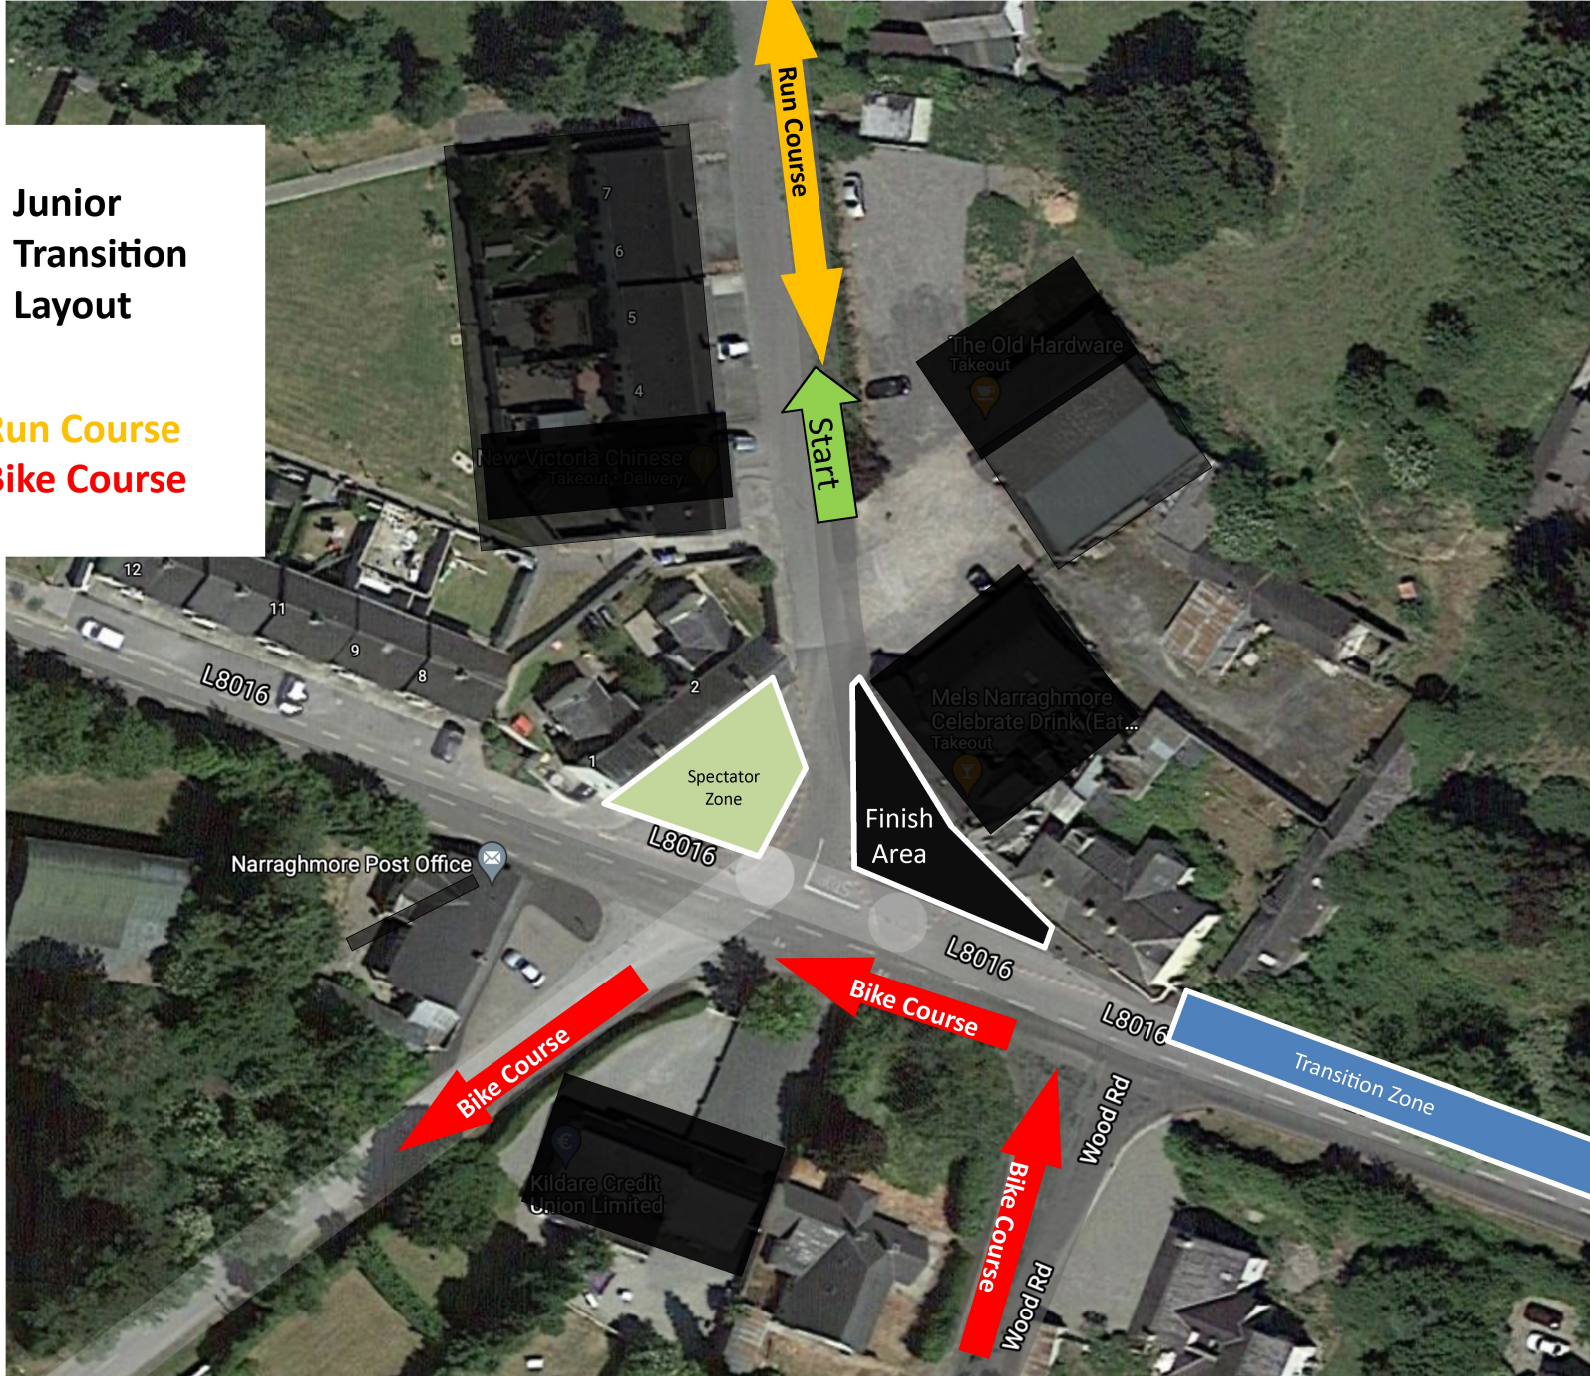

Junior Course & Venue 2023

- **All Tarmac “Flat Out” Course**
- **Junior Bike Course** (closed roads)
- **Junior Run Course** (closed roads)

Our Venue is

Narraghmore Village
Co. Kildare
Post Code: R14 TC92

Located approx. 14km north-east of Athy Town

Junior Transition Layout

- Run Course
- Bike Course

Finish Area

Junior Run Course

- Run Course
- Bike Course

Junior Bike Course

-  Run Course
-  Bike Course

Race Location

Car Park

Arrive from East on L8016 if possible